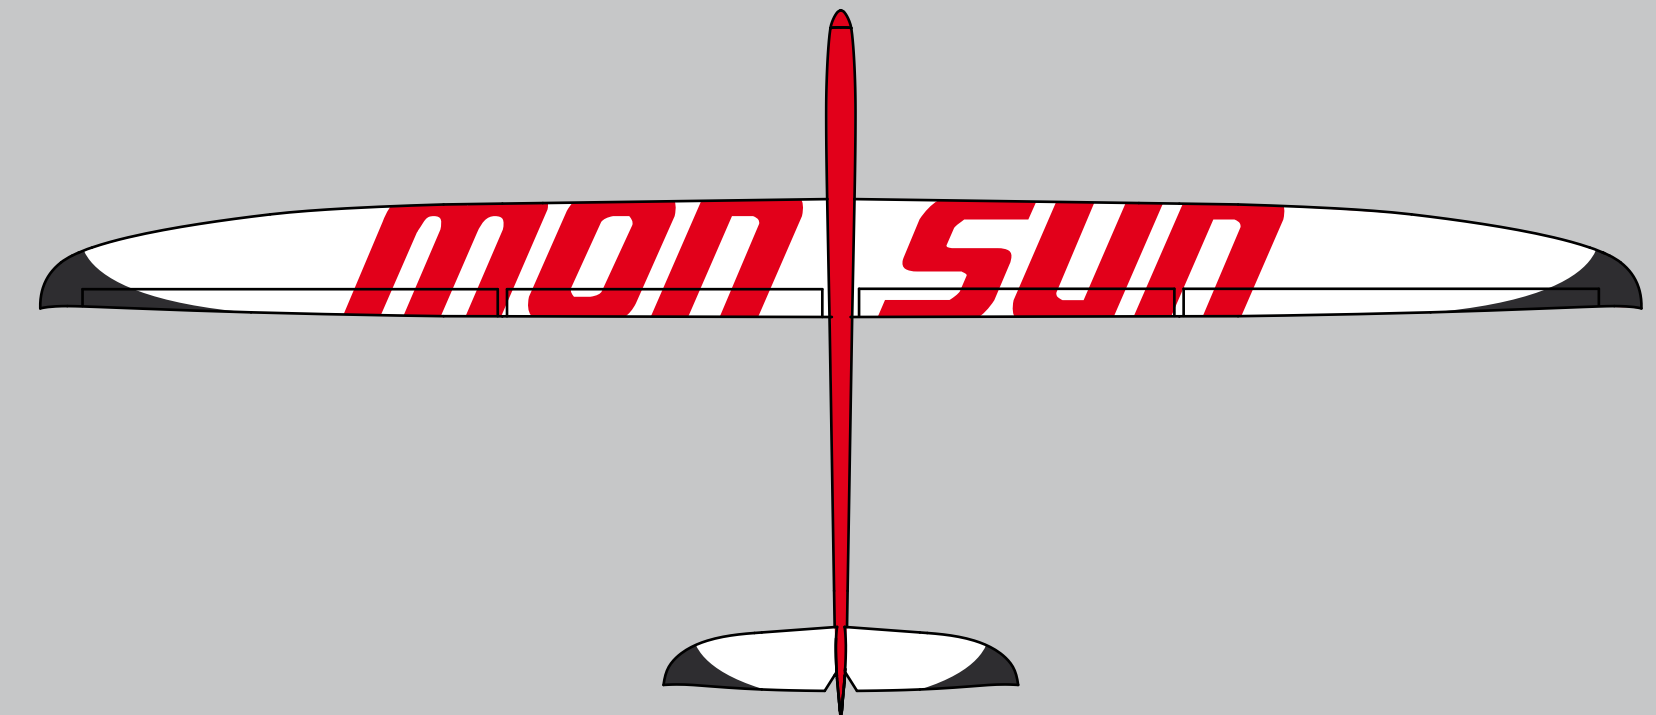

# MONSUN

- ORACOVER 10 (White)
- ORACOVER 71 (Black)
- ORACOVER 23 (Ferri Red)