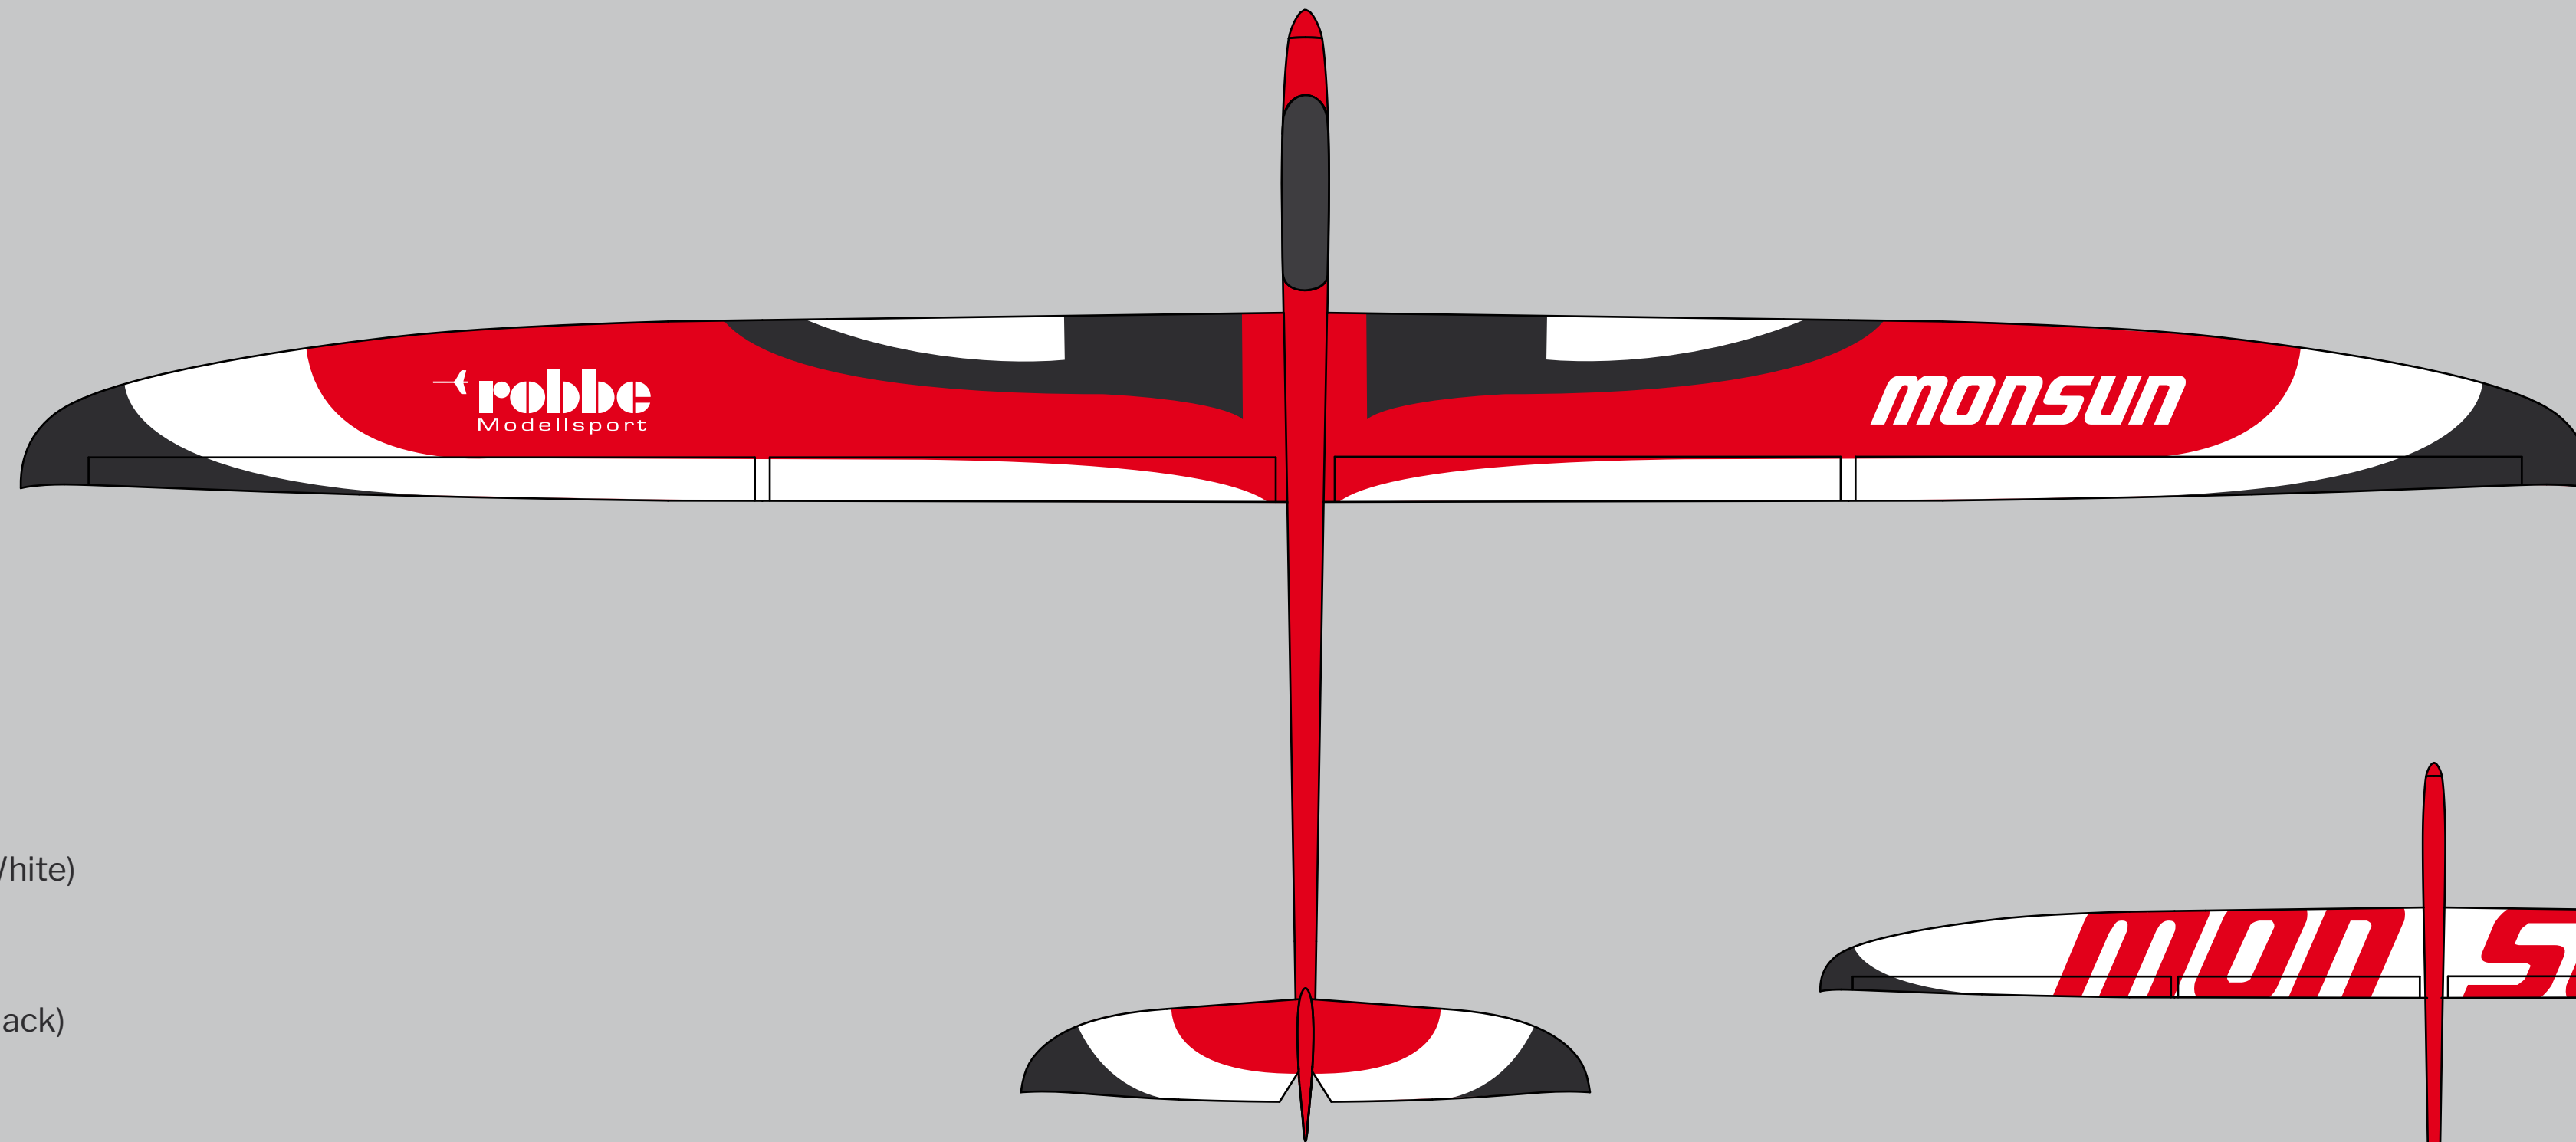

# MONSUN

- ORACOVER 10 (White)
- ORACOVER 71 (Black)
- ORACOVER 23 (Ferri Red)